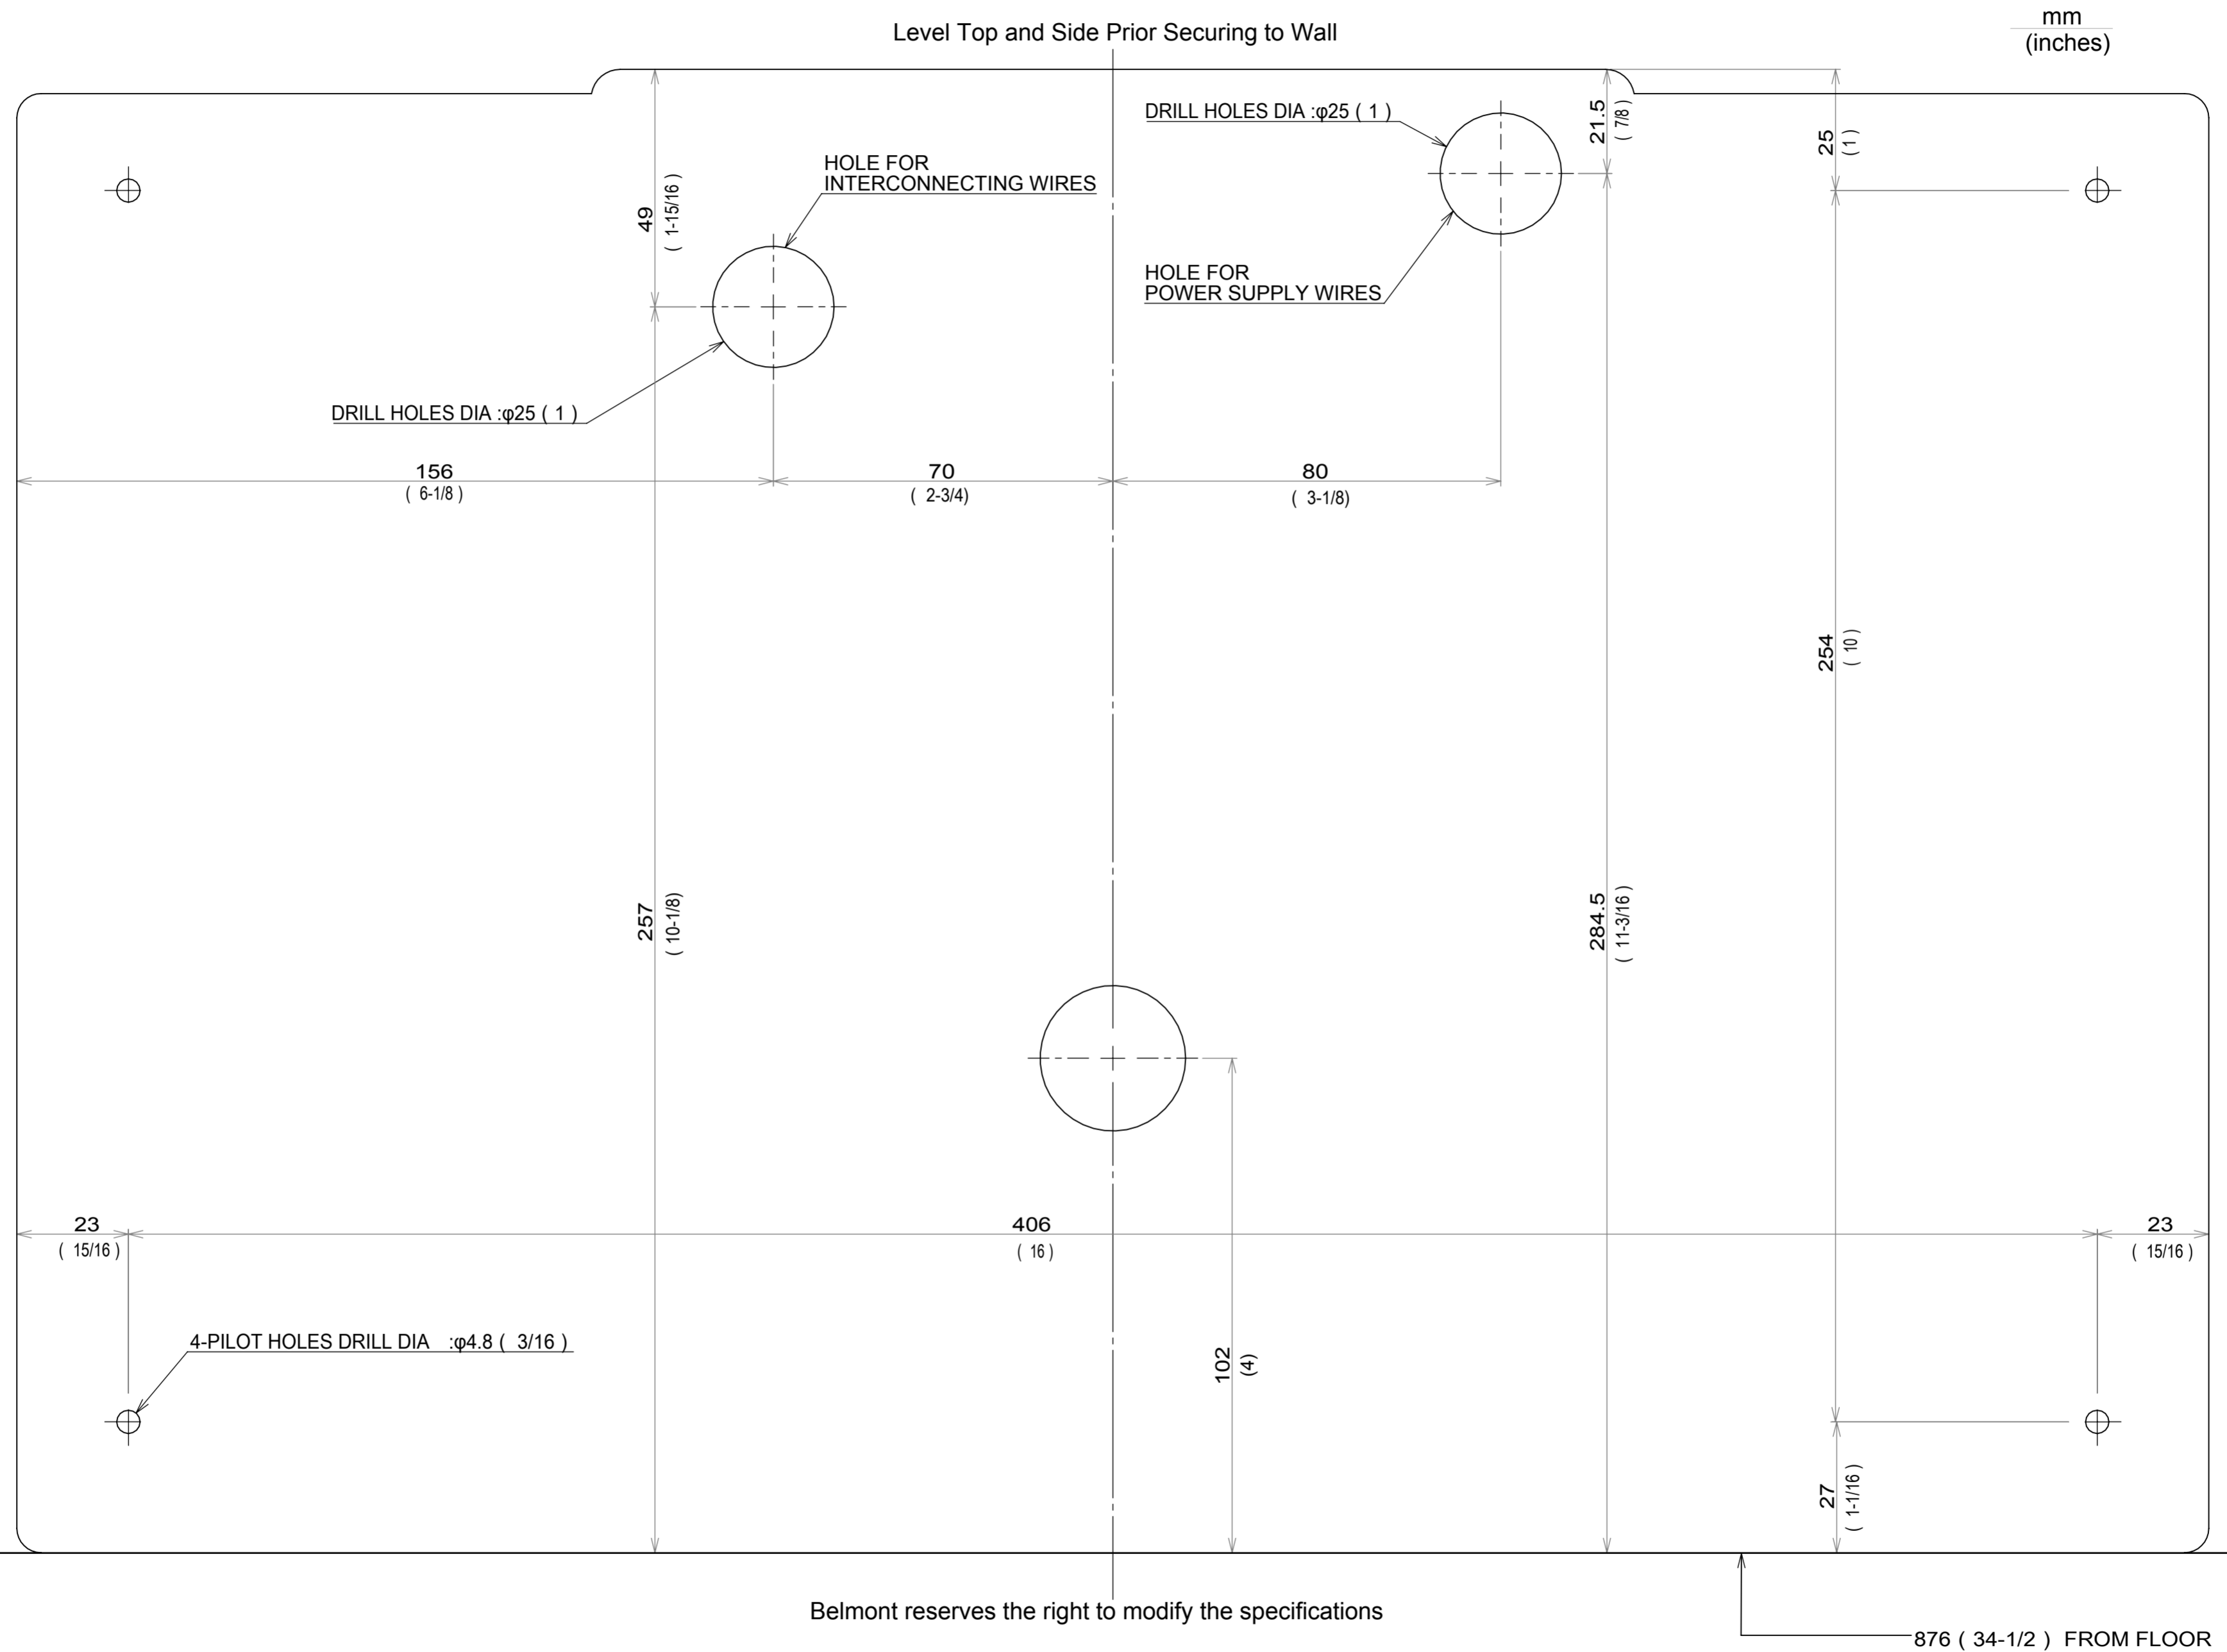

PRE-INSTALLATION INSTRUCTIONS
MOUNTING TEMPLATE FOR WALL PLATE MODEL 097,505

1A04LZB0

BELMONT EQUIPMENT
A Division of Takara Belmont USA, Inc
101 Belmont Drive Somerset,
New Jersey 08873 U.S.A.

TAKARA CO, CANADA LTD.
2076 S.Sheridan Way Mississauga,
Ont. L5J2M4 Canada