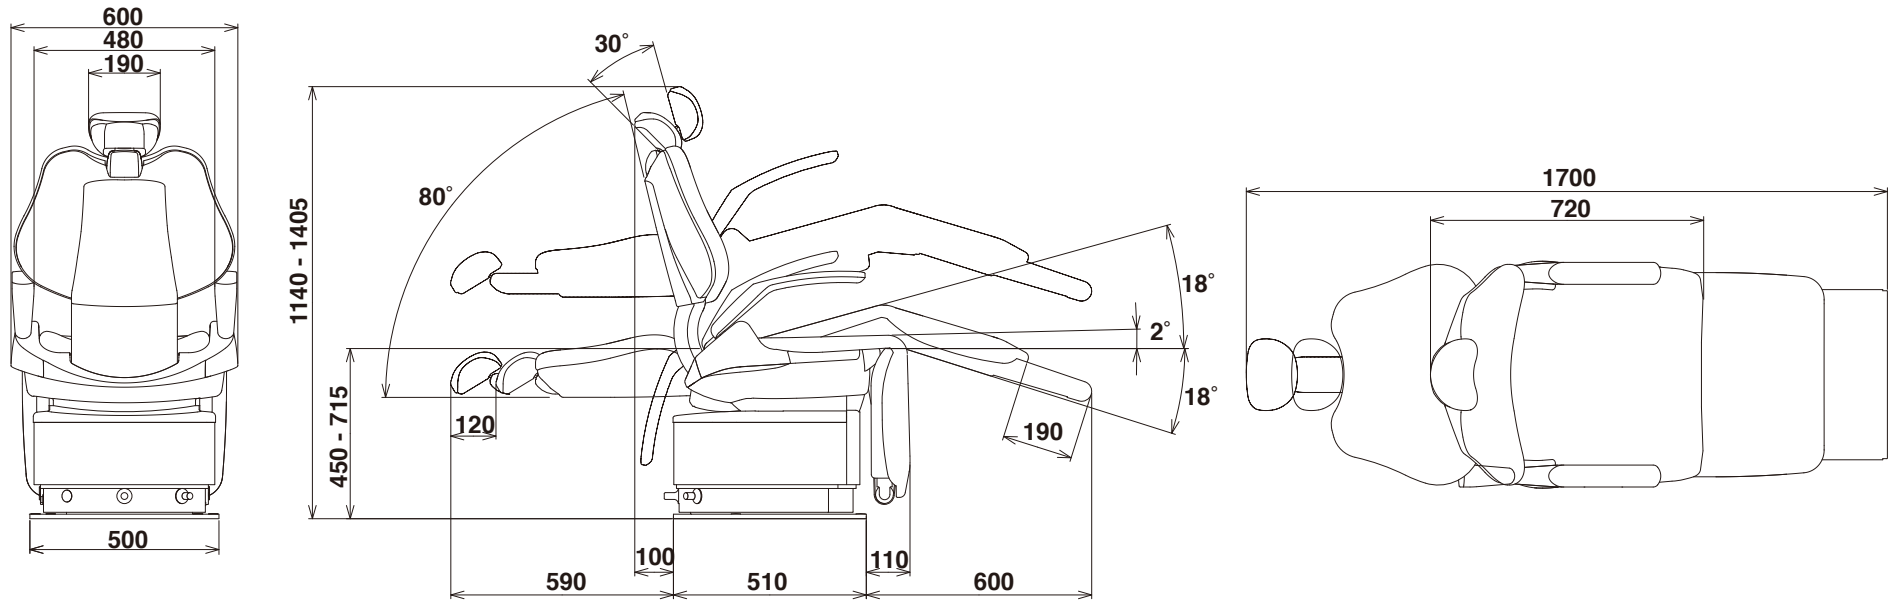

CLAIR CHAIR DIMENSIONS (STANDARD TYPE)

CLAIR CHAIR DIMENSIONS (50 mm UP)

Size (mm)