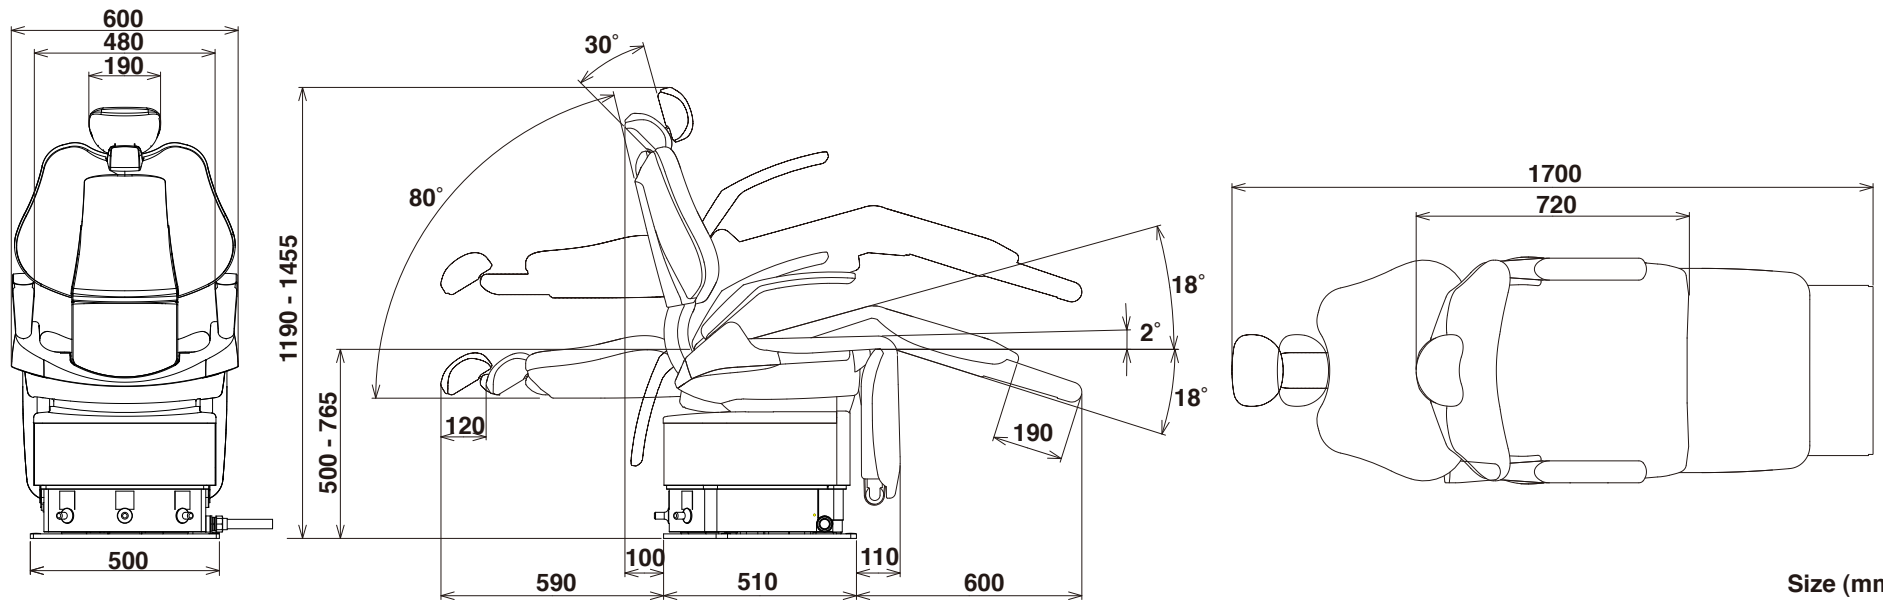

CLAIR CHAIR DIMENSIONS (STANDARD TYPE)

CLAIR CHAIR DIMENSIONS (50 mm UP)

Size (mm)